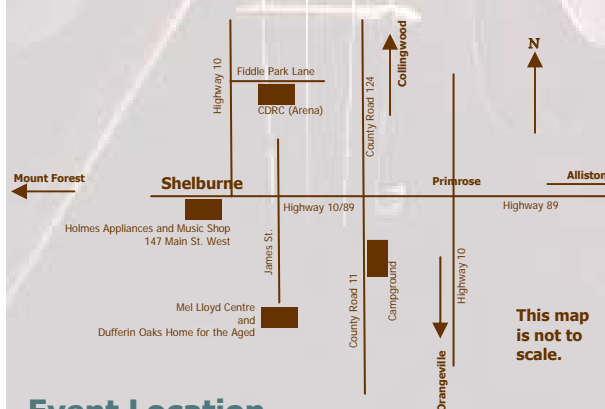

Tickets for Rotary Sponsored Events

Tickets for the April Verch Fiddle and Stepdance Show, the Friday Playdowns, and the Saturday Championship Finals are available **by mail** (see form on reverse), **by phone (519-925-8620)**, or from **Holmes Appliances and Music Shop, 147 Main St. West, Shelburne.**

All Saturday night tickets purchased in advance will be reserved seating. Please note that tickets purchased at the door will not be reserved seating.

Community Partners

- ◆ Rotary Club of Shelburne
- ◆ Shelburne Kinsmen Club
- ◆ Shelburne Agricultural Society
- ◆ Shelburne Kinettes
- ◆ Royal Canadian Legion Branch 220
- ◆ Town of Shelburne
- ◆ Shelburne Police Services

Proceeds from the Canadian Open Old Time Fiddle Championship support the charitable work of these local service clubs and organizations.

Thank you for your support!

Event Location

Unless otherwise noted, all events take place at the CDRC (Shelburne Arena), 200 Fiddle Park Lane, Shelburne, Ontario.